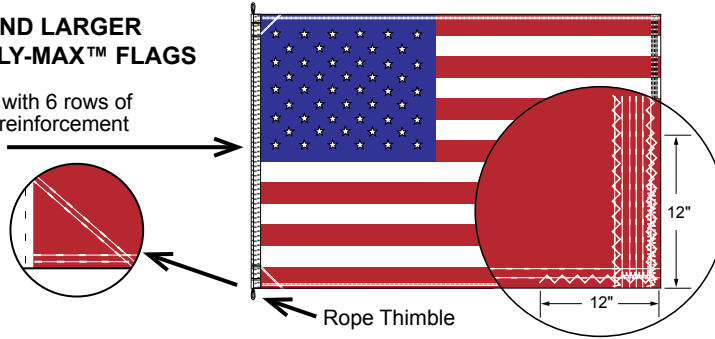

DETAIL OF 8' x 12' AND LARGER ENDURA-NYLON™ & POLY-MAX™ FLAGS

2" white canvas header with 6 rows of stitching and additional reinforcement of rope at thimble base

Pole End Corners - Reinforced with additional fabric and stitching

Top and Bottom - Reinforced with double row of stitching

Fly End
Six rows of reinforced stitching, back-stitched at corners
Two rows of zigzag stitching
"L" shape bar-tacking
Twelve inch additional zigzag stitching

POLY-MAX™ U.S. OUTDOOR FLAGS EMBROIDERED STARS AND SEWN STRIPES

NOW WITH EVERLAST™ 300+ TECHNOLOGY

The spun polyester material that we use for our Poly-Max™ U.S. Outdoor Flags is produced with a Jet Dyeing process. Our Jet Dyeing process forces the dye molecules into the fabric at 265° F. Polyester materials which are dyed with a beam process cannot attain temperatures over 210° F, thus producing a ring dyeing effect. The dye molecules are forced into the substrate and subsequently dye only the outermost parts of the fiber. If you are looking for a flag that exhibits superior wet fastness, light fastness and a more luxurious hand, then our Jet Dyed Poly-Max™ Flags are your only choice.

MODEL	ITEM #	SIZE	1-5	6-11	12+	LBS.
PF5	010045	3' x 5'	$35.00	$34.00	$33.00	.95
PF6	010046	4' x 6'	54.00	52.00	50.00	1.4
PF8	010047	5' x 8'	86.00	83.00	79.00	2.2
PF9	010048	5' x 9 1/2'	110.00	105.00	100.00	2.8
PF10	010049	6' x 10'	128.00	122.00	118.00	3.2
PF12	010050	8' x 12'	214.00	204.00	194.00	5.1
PF15	010051	10' x 15'	320.00	310.00	300.00	7.6
PF19	010052	10' x 19'	380.00	360.00	340.00	9.0
PF18	010053	12' x 18'	420.00	400.00	380.00	11
PF25	010054	15' x 25'	700.00	670.00	640.00	18
PF30	010055	20' x 30'	1,000.00	950.00	900.00	32
PF38	010056	20' x 38'	1,150.00	1,100.00	1,050.00	38
PF40	010057	25' x 40'	1,650.00	1,570.00	1,520.00	50
PF50	010058	30' x 50'	2,200.00	2,150.00	2,100.00	82
PF60	010059	30' x 60'	2,600.00	2,550.00	2,500.00	92
PF70	010292	40' x 70'	7,200.00	7,000.00	6,800.00	143
PF75	010294	40' x 75'	7,600.00	7,400.00	7,200.00	153

ENDURA-TEX™ COTTON U.S. OUTDOOR FLAGS EMBROIDERED STARS AND SEWN STRIPES

Our Endura-Tex™ U.S. Flags are carefully manufactured using traditional heavyweight 2x2 ply mercerized cotton bunting. Extra rugged weave actually exceeds U.S. Government specifications and the most modern dyeing techniques ensure brilliant colors that are fast to sun and rain.

MODEL	ITEM #	SIZE	1-5	6-11	12+	LBS.
CF5	010078	3' x 5'	$36.00	$35.00	$34.00	.85
CF9	010081	5' x 9 1/2'	95.00	91.00	87.00	2.3

SUN-BRITE™ NYLON U.S. FLAGS

These flags are ideal for residential or commercial applications. Sun-Brite™ Flags are fully printed on SolarMax™ nylon using our aniline dyeing process. All flags are finished with lock stitch hems and heavy duty no-shrink headers with solid brass grommets.

ITEM #	SIZE	1-5	6-11	12-35	36+	LBS.
010092	8" x 12"	$8.70	$8.30	$7.90	$7.00	.05
010093	12" x 18"	10.30	9.90	9.50	8.50	.07
010094	16" x 24"	13.20	12.50	11.90	10.50	.12
010095	20" x 30"	22.60	21.50	20.50	19.50	.19
010096	2' x 3'	23.50	22.40	21.30	20.30	.25
010097	2 1/2' x 4'	22.50	21.40	20.90	20.10	.35
010098	3' x 5'	23.00	21.90	21.40	20.60	.45
010259	4' x 6'	50.40	----	----	----	.70
010260	5' x 8'	65.90	----	----	----	1.0

SUN-BRITE™ U.S. OUTDOOR BANNER FLAGS

With simple pole sleeve and leather tab, this flag can replace any decorative flag or banner.