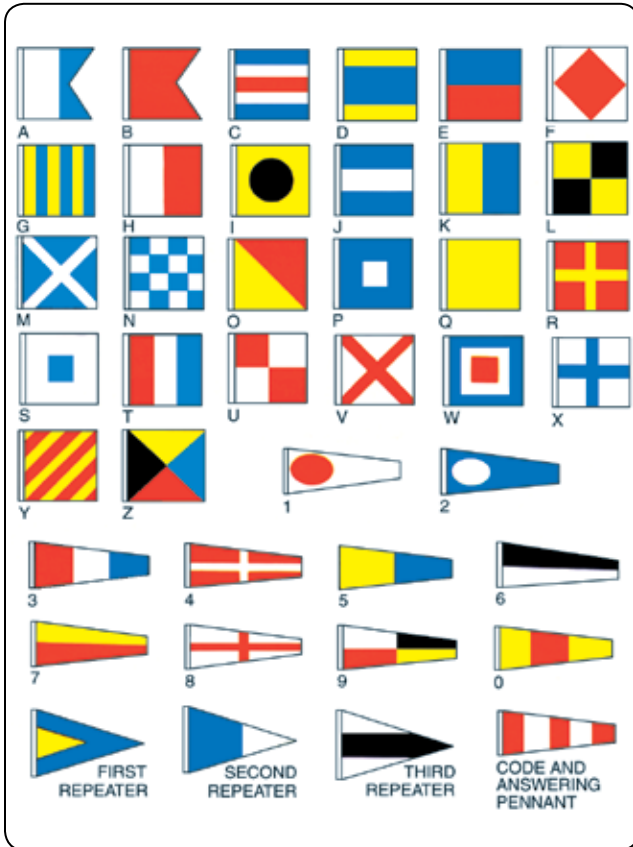

INTERNATIONAL CODE OF SIGNALS

Forty flags to a set including alphabet, numerals, repeaters and code and answering pennant. Nylon, sewn throughout with double-stitched seams and all in approved colors. Complete with rope distance lines. Sizes 0, 2, 3, 7 & 10 supplied with ash toggles and size 14 supplied with bronze snaps & rings. All complete sets are supplied with durable storage/carrying bag.

SIZE	DESCRIPTION	SIZE	DESCRIPTION
0	26 Alphabet Flags: 1' x 1 1/4' 11 Pennants: 2/3' x 2' 3 Substitutes: 2/3' x 1 1/3'	7	26 Alphabet Flags: 3' x 3' 11 Pennants: 2' x 4 1/2' 3 Substitutes: 2' x 4'
2	26 Alphabet Flags: 1 1/2' x 2' 11 Pennants: 1 1/3' x 3' 3 Substitutes: 1' x 2'	10	26 Alphabet Flags: 4' x 4' 11 Pennants: 2 2/3' x 6' 3 Substitutes: 2 2/3' x 5 1/3'
3	26 Alphabet Flags: 2' x 2' 11 Pennants: 1 1/3' x 3' 3 Substitutes: 1 1/3' x 2 1/3'	14	26 Alphabet Flags: 4' x 6' 11 Pennants: 2 2/3' x 9' 3 Substitutes: 2 2/3' x 5 1/3'

COMPLETE SETS

ITEM #	SIZE	PRICE	LBS.
080073	0	$360.00	6
080074	2	580.00	9
080075	3	630.00	11
080076	7	790.00	16
080077	10	1,360.00	27
080078	14	1,580.00	39

OPTIONAL GROMMETS

Add to the pricing at the left.

PRICE
$3.00

Priced Per Flag

INDIVIDUAL FLAGS

SIZE	PRICE	LBS.
0	$23.30	.12
2	23.90	.20
3	25.10	.24
7	26.00	.36
10	36.50	.63
14	44.10	.95

OPTIONAL BRONZE SNAPS & RINGS

PRICE
$7.00

Priced Per Flag

SKIN DIVER

Nylon flags with canvas header & brass grommets.

ITEM #	SIZE	PRICE	LBS.
080644	10" x 15"	$11.60	.07
080645	12" x 18"	12.00	.10
080646	16" x 24"	18.50	.15
080647	20" x 30"	20.20	.20
080648	24" x 36"	28.00	.25

QUARANTINE

Nylon flags with canvas header & brass grommets.

ITEM #	SIZE	PRICE	LBS.
080649	10" x 15"	$6.40	.07
150059	12" x 18"	6.50	.10
080650	16" x 24"	9.00	.15
080651	20" x 30"	10.00	.20
150137	24" x 36"	10.70	.25

ABSENT

Nylon flags with canvas header & brass grommets.

ITEM #	SIZE	PRICE	LBS.
080652	10" x 15"	$6.40	.07
150030	12" x 18"	6.50	.10
080653	16" x 24"	9.00	.15
080654	20" x 30"	10.00	.20
150108	24" x 36"	10.70	.25

DINNER

Nylon flags with canvas header & brass grommets.

ITEM #	SIZE	PRICE	LBS.
080655	10" x 15"	$6.40	.07
150001	12" x 18"	6.50	.10
080656	16" x 24"	9.00	.15
080657	20" x 30"	10.00	.20
150079	24" x 36"	10.70	.25

PROTEST

Nylon flags with canvas header & brass grommets.

ITEM #	SIZE	PRICE	LBS.
080658	10" x 15"	$6.40	.07
150069	12" x 18"	6.50	.10
080659	16" x 24"	9.00	.15
080660	20" x 30"	10.00	.20
150147	24" x 36"	10.70	.25

GUEST

Nylon flags with canvas header & brass grommets.

ITEM #	SIZE	PRICE	LBS.
080661	10" x 15"	$11.60	.07
080662	12" x 18"	12.00	.10
080663	16" x 24"	18.50	.15
080664	20" x 30"	20.20	.20
080665	24" x 36"	28.00	.25

NYLON STORM WARNING SIGNAL SETS

With Canvas Header and Brass Grommets

ITEM #	SET #	PRICE	LBS.
080666	1	$36.60	.80
080667	2	57.90	1.3

Set # 1 contains (2) 18" x 18" Hurricane Flags and (2) 18" x 36" Gale Pennants.
Set # 2 contains (2) 36" x 36" Hurricane Flags and (2) 36" x 72" Gale Pennants.