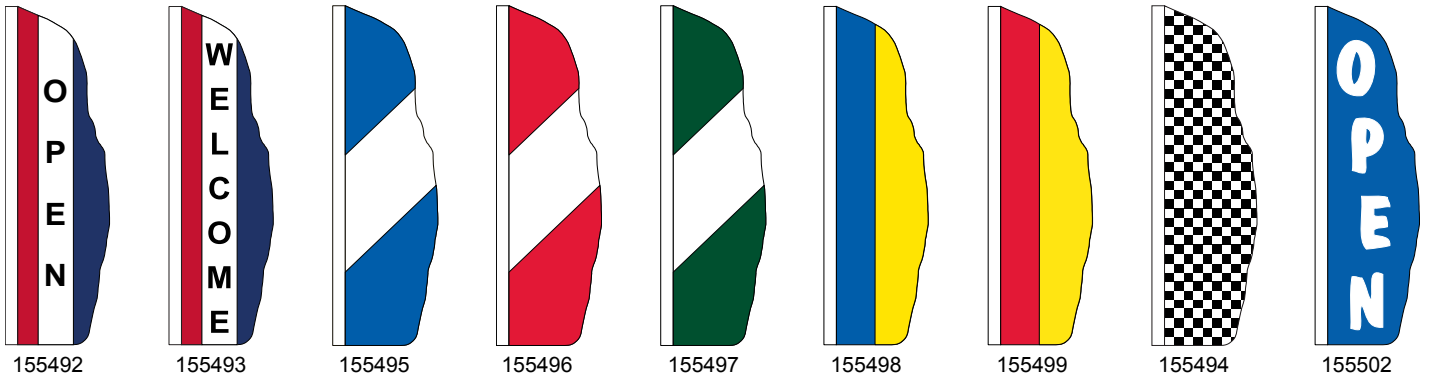

MINT GREEN
155490

MAGENTA
155489

FRENCH BLUE
155491

CUSTOM DESIGNS AVAILABLE

Contact Us For A Prompt Quotation

IN-STOCK FEATHER FLAG PRICING

SIZE	1-5	6-11	12+	LBS.
12' x 36"	\$55.00	\$50.00	\$42.00	1.26

ATTENTION FLAGS & BANNERS

FEATHER FLAGS

These 12' x 36" feather flags are fully dyed using 100% TiteKnit™ Polyester material. Each flag is finished with a heavy duty, white canvas header designed to accept up to a 2" outside diameter pole. A leather tab is sewn into the inside bottom portion of the header allowing a nylon flag tie (included) to secure the flag on to the pole.

IN-STOCK FEATHER FLAG PRICING

SIZE	1-5	6-11	12+	LBS.
12' x 36"	\$55.00	\$50.00	\$42.00	1.26

TELESCOPING WONDER POLES

These fiberglass flagpoles sway in the breeze producing a dramatic, attention-getting display. Available in both 15' and 21' exposed height sizes and comes complete with 24" PVC ground sleeve and easy-to-follow instructions. The 15' pole is adjustable from 6' to 15' while the 21' pole is adjustable from 8' to 21'.