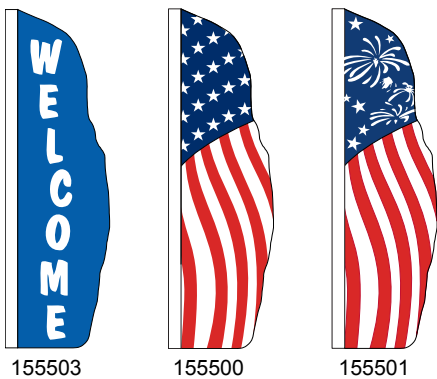

1-11	12-143	144-1439	1440+	LBS.
\$2.10	\$1.90	\$1.80	\$1.70	.04

ATTENTION FLAGS & BANNERS

FEATHER FLAGS

These 12' x 36" feather flags are fully dyed using 100% TiteKnit™ Polyester material. Each flag is finished with a heavy duty, white canvas header designed to accept up to a 2" outside diameter pole. A leather tab is sewn into the inside bottom portion of the header allowing a nylon flag tie (included) to secure the flag on to the pole.

MINT GREEN
155490

MAGENTA
155489

FRENCH BLUE
155491

CUSTOM DESIGNS AVAILABLE

Contact Us For A Prompt Quotation

IN-STOCK FEATHER FLAG PRICING

SIZE	1-5	6-11	12+	LBS.
12' x 36"	\$55.00	\$50.00	\$42.00	1.26

ATTENTION FLAGS & BANNERS

FEATHER FLAGS

These 12' x 36" feather flags are fully dyed using 100% TiteKnit™ Polyester material. Each flag is finished with a heavy duty, white canvas header designed to accept up to a 2" outside diameter pole. A leather tab is sewn into the inside bottom portion of the header allowing a nylon flag tie (included) to secure the flag on to the pole.

IN-STOCK FEATHER FLAG PRICING

SIZE	1-5	6-11	12+	LBS.
12' x 36"	\$55.00	\$50.00	\$42.00	1.26

TELESCOPING WONDER POLES

These fiberglass flagpoles sway in the breeze producing a dramatic, attention-getting display. Available in both 15' and 21' exposed height sizes and comes complete with 24" PVC ground sleeve and easy-to-follow instructions. The 15' pole is adjustable from 6' to 15' while the 21' pole is adjustable from 8' to 21'.